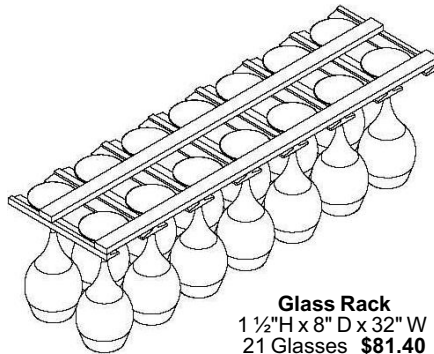

Prices are subject to change without notice. * All prices are in Canadian Dollars (Shipping from manufacturer and Taxes not included) - July 2017

Kit Rack Accessories

07/15/2017 MSLP

Tasting Table 32 \$385.00
 20 1/2" W x 33 1/2" L x 34" H (128 Bottles)
also available
Tasting Table 16 \$225.50
 9 1/2" D x 20 1/2" W x 34" H (32 Bottles)

Table Top \$70.95
 1 1/2" H x 9 1/2" D x 32" W

Angle Display
 5" H x 9 1/2" D x 32" W
 8 Bottles **\$103.40**

Extra Cleats IB (4 Pak) **\$7.00**
 Extra Cleats BIN (4 Pak) **\$7.00**

Bin Divider \$19
 20 1/4" W x 7" D
 (pkg 2)

Glass Rack
 1 1/2" H x 8" D x 32" W
 21 Glasses **\$81.40**

Double Deep Cleats IB (4 Pak) **\$30.80**
 Double Deep Cleats BIN (4 Pak) **\$30.80**

Stackable Modularized System

Stackable (32" and 48"H) Kit-Rack System gives you a new dimension of freedom, with our fully modular system. It's never been easier to go full wall height where you want to, or half wall height where you need. Mix and match to your heart's content with our nine basic rack styles, in standard widths and height. Easy assembly. Brackets and fasteners included.