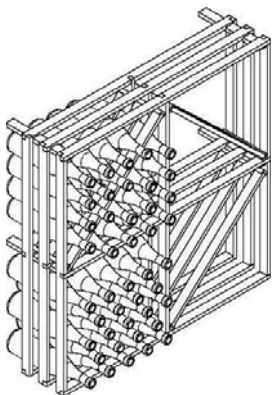

19 1/2"W x 32"H
32 Bottles
IB Corner 32 \$132
also available
19 1/2"W x 47 3/4"H
48 Bottles
IB Corner 48 \$165

Base Mould Corner
Inside \$25.85
Outside \$25.85

Base Mould IB (2 sizes)
16" \$12.10
32" \$23.10
Base Mould BIN (3 sizes)
16" \$14.30
24" \$23.10
32" \$27.50

Crown Mould
Straight Runs (4 sizes)
16" W \$3.85
24" W \$6.05
32" W \$7.15
48" W \$12.10

Crown Mould Corner
Inside \$12.10
Outside \$12.10

Base Mould 48" (trim only) \$11.55
Filler Material (3" x 4') \$11.55

"Bin" and "Case" Style

32"W x 32"H
92 Bottles
Bin 32 32 \$79.20
also available
32"W x 47 3/4"H
138 Bottles
BIN 32 48 \$93.50
(Dividers sold separately)

16"W x 32"H
46 Bottles
Bin 16 32 \$52.80
also available
16"W x 47 3/4"H
69 Bottles
BIN 16 48 \$60.50
(Bin Divider \$11)