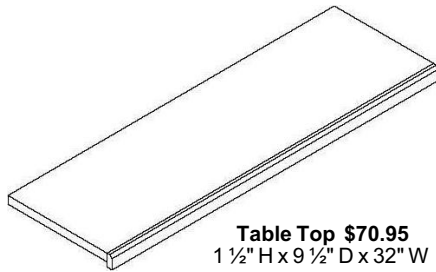

The overall dimensions of Kit Rack are consistent with the most commonly used racking system on the market.

This provides wine collectors with the ability to readily expand their existing wine cellars without compromising the appearance and proportions.

Prices are subject to change without notice. * All prices are in Canadian Dollars (Shipping from manufacturer and Taxes not included) - July 2017

Kit Rack Accessories

07/15/2017 MSLP

Tasting Table 32 \$385.00
 20 1/2" W x 33 1/2" L x 34" H (128 Bottles)
also available
Tasting Table 16 \$225.50
 9 1/2" D x 20 1/2" W x 34" H (32 Bottles)

Table Top \$70.95
 1 1/2" H x 9 1/2" D x 32" W

Angle Display
 5" H x 9 1/2" D x 32" W
 8 Bottles **\$103.40**

Extra Cleats IB (4 Pak) **\$7.00**
 Extra Cleats BIN (4 Pak) **\$7.00**

Bin Divider \$19
 20 1/4" W x 7" D
 (pkg 2)

Glass Rack
 1 1/2" H x 8" D x 32" W
 21 Glasses **\$81.40**

Double Deep Cleats IB (4 Pak) **\$30.80**
 Double Deep Cleats BIN (4 Pak) **\$30.80**

Stackable Modularized System

Stackable (32" and 48"H) Kit-Rack System gives you a new dimension of freedom, with our fully modular system. It's never been easier to go full wall height where you want to, or half wall height where you need. Mix and match to your heart's content with our nine basic rack styles, in standard widths and height. Easy assembly. Brackets and fasteners included.