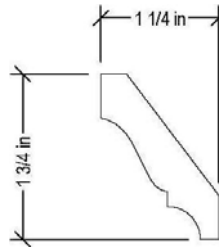

16"W x 32"H
32 Bottles
IB 16 32 \$70.40
also available
16"W x 47 3/4"H
48 Bottles
IB 16 48 \$96.80

16"W x 32"H
50 (1/2 Bottles)
IB Ice 32 \$90.20
also available
16"W x 47 3/4"H
75 (1/2 Bottles)
IB Ice 48 \$105.05

19 1/2"W x 32"H
32 Bottles
IB Corner 32 \$132
also available
19 1/2"W x 47 3/4"H
48 Bottles
IB Corner 48 \$165

Base Mould Corner
Inside \$25.85
Outside \$25.85

Base Mould IB (2 sizes)
16" \$12.10
32" \$23.10
Base Mould BIN (3 sizes)
16" \$14.30
24" \$23.10
32" \$27.50