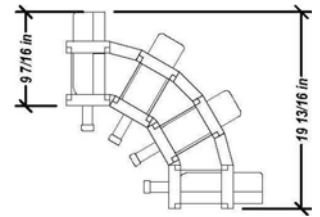

16"W x 32"H
32 Bottles
IB 16 32 \$70.40
also available
16"W x 47 3/4"H
48 Bottles
IB 16 48 \$96.80

16"W x 32"H
50 (1/2 Bottles)
IB Ice 32 \$90.20
also available
16"W x 47 3/4"H
75 (1/2 Bottles)
IB Ice 48 \$105.05

19 1/2"W x 32"H
32 Bottles
IB Corner 32 \$132
also available
19 1/2"W x 47 3/4"H
48 Bottles
IB Corner 48 \$165

Base Mould Corner
Inside \$25.85
Outside \$25.85

Base Mould IB (2 sizes)
16" \$12.10
32" \$23.10
Base Mould BIN (3 sizes)
16" \$14.30
24" \$23.10
32" \$27.50

Crown Mould
Straight Runs (4 sizes)
16" W \$3.85
24" W \$6.05
32" W \$7.15
48" W \$12.10

Crown Mould Corner
Inside \$12.10
Outside \$12.10

Base Mould 48" (trim only) \$11.55
Filler Material (3" x 4') \$11.55

"Bin" and "Case" Style

32"W x 32"H
92 Bottles
Bin 32 32 \$79.20
also available
32"W x 47 3/4"H
138 Bottles
BIN 32 48 \$93.50
(Dividers sold separately)

16"W x 32"H
46 Bottles
Bin 16 32 \$52.80
also available
16"W x 47 3/4"H
69 Bottles
BIN 16 48 \$60.50
(Bin Divider \$11)