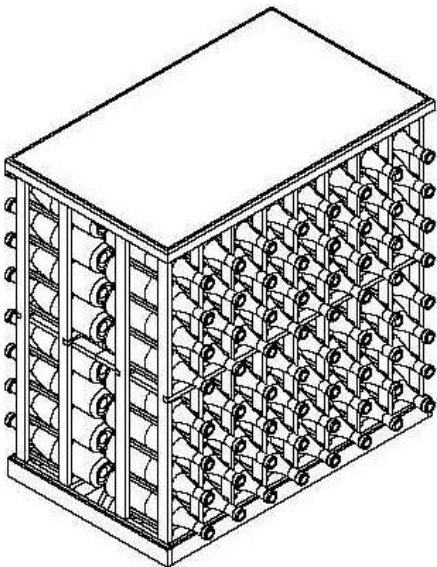

24"W x 32"H
36 Bottles
Woodcase 32 \$66.00
also available
24"W x 47 3/4"H
60 Bottles
Woodcase 48 \$97.90

Kit Rack by Genuwine

Economical, High-quality Modular Racking System

Kit Rack is a component style racking system, handcrafted from direct-sourced **Mahogany**, designed to meet the diverse needs and tastes of discriminating wine collectors.

The overall dimensions of Kit Rack are consistent with the most commonly used racking system on the market.

This provides wine collectors with the ability to readily expand their existing wine cellars without compromising the appearance and proportions.

Prices are subject to change without notice. * All prices are in Canadian Dollars (Shipping from manufacturer and Taxes not included) - July 2017

Kit Rack Accessories

07/15/2017 MSLP

Tasting Table 32 \$385.00
 20 1/2" W x 33 1/2" L x 34" H (128 Bottles)
also available
Tasting Table 16 \$225.50
 9 1/2" D x 20 1/2" W x 34" H (32 Bottles)