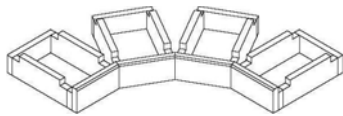

Strictly Cellars & Accessories

"Wine Care Specialists"

07/15/2017 MSLP

Kit Rack by Genuwine

"Individual" Bottle Style

32"W x 32"H
64 Bottles
IB 32 32 \$123.20
also available
32"W x 47 3/4"H
96 Bottles
IB 32 48 \$161.70

16"W x 32"H
32 Bottles
IB 16 32 \$70.40
also available
16"W x 47 3/4"H
48 Bottles
IB 16 48 \$96.80

16"W x 32"H
50 (1/2 Bottles)
IB Ice 32 \$90.20
also available
16"W x 47 3/4"H
75 (1/2 Bottles)
IB Ice 48 \$105.05

19 1/2"W x 32"H
32 Bottles
IB Corner 32 \$132
also available
19 1/2"W x 47 3/4"H
48 Bottles
IB Corner 48 \$165

Base Mould Corner
Inside \$25.85
Outside \$25.85

Base Mould IB (2 sizes)
16" \$12.10
32" \$23.10
Base Mould BIN (3 sizes)
16" \$14.30
24" \$23.10
32" \$27.50