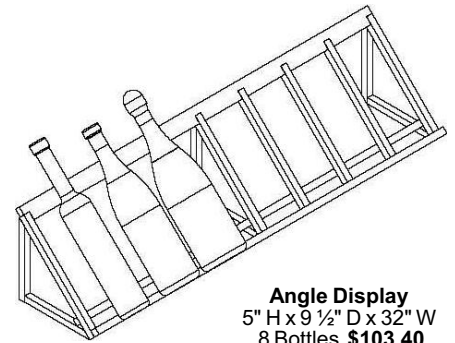

The overall dimensions of Kit Rack are consistent with the most commonly used racking system on the market.

This provides wine collectors with the ability to readily expand their existing wine cellars without compromising the appearance and proportions.

Prices are subject to change without notice. * All prices are in Canadian Dollars (Shipping from manufacturer and Taxes not included) - July 2017

Kit Rack Accessories

07/15/2017 MSLP

Tasting Table 32 \$385.00
 20 1/2" W x 33 1/2" L x 34" H (128 Bottles)
also available
Tasting Table 16 \$225.50
 9 1/2" D x 20 1/2" W x 34" H (32 Bottles)

Table Top \$70.95
 1 1/2" H x 9 1/2" D x 32" W

Angle Display
 5" H x 9 1/2" D x 32" W
 8 Bottles **\$103.40**

Extra Cleats IB (4 Pak) **\$7.00**
 Extra Cleats BIN (4 Pak) **\$7.00**

Bin Divider \$19
 20 1/4" W x 7" D
 (pkg 2)

Glass Rack
 1 1/2" H x 8" D x 32" W
 21 Glasses **\$81.40**

Double Deep Cleats IB (4 Pak) **\$30.80**
 Double Deep Cleats BIN (4 Pak) **\$30.80**

Stackable Modularized System

Stackable (32" and 48"H) Kit-Rack System gives you a new dimension of freedom, with our fully modular system. It's never been easier to go full wall height where you want to, or half wall height where you need. Mix and match to your heart's content with our nine basic rack styles, in standard widths and height. Easy assembly. Brackets and fasteners included.