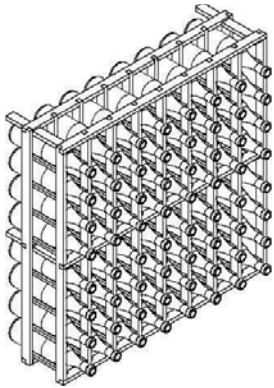

Strictly Cellars & Accessories

"Wine Care Specialists"

07/15/2017 MSLP

Kit Rack by Genuwine

"Individual" Bottle Style

32"W x 32"H
64 Bottles
IB 32 32 \$123.20
also available
32"W x 47 3/4"H
96 Bottles
IB 32 48 \$161.70

16"W x 32"H
32 Bottles
IB 16 32 \$70.40
also available
16"W x 47 3/4"H
48 Bottles
IB 16 48 \$96.80

16"W x 32"H
50 (1/2 Bottles)
IB Ice 32 \$90.20
also available
16"W x 47 3/4"H
75 (1/2 Bottles)
IB Ice 48 \$105.05

19 1/2"W x 32"H
32 Bottles
IB Corner 32 \$132
also available
19 1/2"W x 47 3/4"H
48 Bottles
IB Corner 48 \$165

Base Mould Corner
Inside \$25.85
Outside \$25.85

Base Mould IB (2 sizes)
16" \$12.10
32" \$23.10
Base Mould BIN (3 sizes)
16" \$14.30
24" \$23.10
32" \$27.50