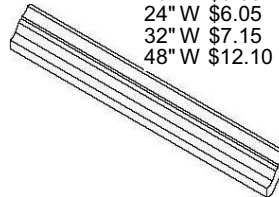

16"W x 32"H
32 Bottles
IB 16 32 \$70.40
also available
16"W x 47 3/4"H
48 Bottles
IB 16 48 \$96.80

16"W x 32"H
50 (1/2 Bottles)
IB Ice 32 \$90.20
also available
16"W x 47 3/4"H
75 (1/2 Bottles)
IB Ice 48 \$105.05

19 1/2"W x 32"H
32 Bottles
IB Corner 32 \$132
also available
19 1/2"W x 47 3/4"H
48 Bottles
IB Corner 48 \$165

Base Mould Corner
Inside \$25.85
Outside \$25.85

Base Mould IB (2 sizes)
16" \$12.10
32" \$23.10
Base Mould BIN (3 sizes)
16" \$14.30
24" \$23.10
32" \$27.50

Crown Mould
Straight Runs (4 sizes)
16" W \$3.85
24" W \$6.05
32" W \$7.15
48" W \$12.10

Crown Mould Corner
Inside \$12.10
Outside \$12.10

Base Mould 48" (trim only) \$11.55
Filler Material (3" x 4') \$11.55

"Bin" and "Case" Style

32"W x 32"H
92 Bottles
Bin 32 32 \$79.20
also available
32"W x 47 3/4"H
138 Bottles
BIN 32 48 \$93.50
(Dividers sold separately)

16"W x 32"H
46 Bottles
Bin 16 32 \$52.80
also available
16"W x 47 3/4"H
69 Bottles
BIN 16 48 \$60.50
(Bin Divider \$11)