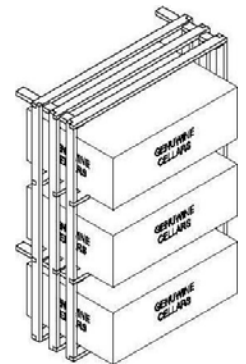

19 1/2"W x 32"H
32 Bottles
IB Corner 32 \$132
also available
19 1/2"W x 47 3/4"H
48 Bottles
IB Corner 48 \$165

Base Mould Corner
Inside \$25.85
Outside \$25.85

Base Mould IB (2 sizes)
16" \$12.10
32" \$23.10
Base Mould BIN (3 sizes)
16" \$14.30
24" \$23.10
32" \$27.50

"Bin" and "Case" Style

32"W x 32"H
92 Bottles
Bin 32 32 \$79.20
also available
32"W x 47 3/4"H
138 Bottles
BIN 32 48 \$93.50
(Dividers sold separately)

16"W x 32"H
46 Bottles
Bin 16 32 \$52.80
also available
16"W x 47 3/4"H
69 Bottles
BIN 16 48 \$60.50
(Bin Divider \$11)

16"W x 32"H
40 Bottles
Burgundy 16 32 \$83.60
also available
16"W x 47 3/4"H
60 Bottles
Burgundy 16 48 \$103.40

16"W x 32"H
24 Bottles
Champagne 12 32 \$78.10
also available
16"W x 47 3/4"H
36 Bottles
Champagne 16 48 \$94.60

24"W x 32"H
36 Bottles
Woodcase 32 \$66.00
also available
24"W x 47 3/4"H
60 Bottles
Woodcase 48 \$97.90

Kit Rack by Genuwine

Economical, High-quality Modular Racking System

Kit Rack is a component style racking system, handcrafted from direct-sourced **Mahogany**, designed to meet the diverse needs and tastes of discriminating wine collectors.