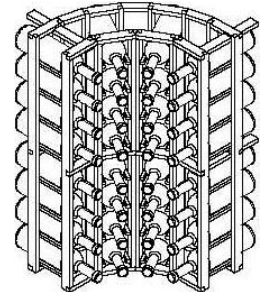

Strictly Cellars & Accessories

"Wine Care Specialists"

07/15/2017 MSLP

Kit Rack by Genuwine

"Individual" Bottle Style

32"W x 32"H
64 Bottles
IB 32 32 \$123.20
also available
32"W x 47 3/4"H
96 Bottles
IB 32 48 \$161.70

16"W x 32"H
32 Bottles
IB 16 32 \$70.40
also available
16"W x 47 3/4"H
48 Bottles
IB 16 48 \$96.80

16"W x 32"H
50 (1/2 Bottles)
IB Ice 32 \$90.20
also available
16"W x 47 3/4"H
75 (1/2 Bottles)
IB Ice 48 \$105.05

19 1/2"W x 32"H
32 Bottles
IB Corner 32 \$132
also available
19 1/2"W x 47 3/4"H
48 Bottles
IB Corner 48 \$165

Base Mould Corner
Inside \$25.85
Outside \$25.85

Base Mould IB (2 sizes)
16" \$12.10
32" \$23.10
Base Mould BIN (3 sizes)
16" \$14.30
24" \$23.10
32" \$27.50

Crown Mould
Straight Runs (4 sizes)
16" W \$3.85
24" W \$6.05
32" W \$7.15
48" W \$12.10

Crown Mould Corner
Inside \$12.10
Outside \$12.10

Base Mould 48" (trim only) \$11.55
Filler Material (3" x 4') \$11.55