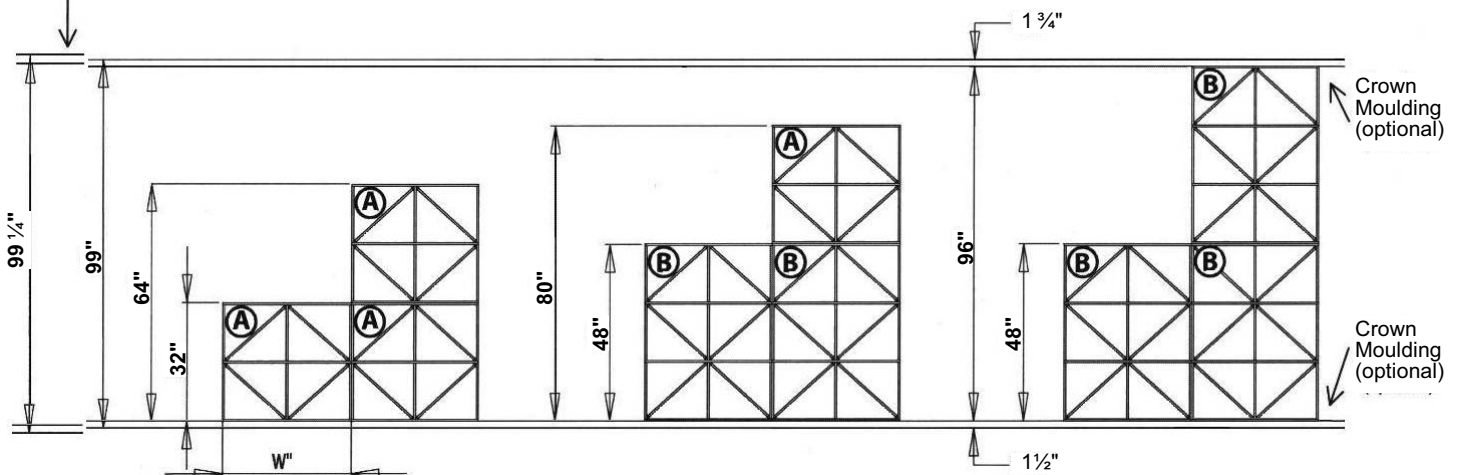

Glass Rack
 1 1/2" H x 8" D x 32" W
 21 Glasses **\$81.40**

Double Deep Cleats IB (4 Pak) **\$30.80**
 Double Deep Cleats BIN (4 Pak) **\$30.80**

Stackable Modularized System

Stackable (32" and 48"H) Kit-Rack System gives you a new dimension of freedom, with our fully modular system. It's never been easier to go full wall height where you want to, or half wall height where you need. Mix and match to your heart's content with our nine basic rack styles, in standard widths and height. Easy assembly. Brackets and fasteners included.

- Depth of racks and base / molding kits are measured from front of rack to wall. Actual racking depth is 6 1/2" with 3" free space between the back of the rack and the wall.

- Crown molding can be adjusted to match ceiling height. (allowance is provided for shimming the base for leveling)
- Base and Crown molding round can be added to any configuration.