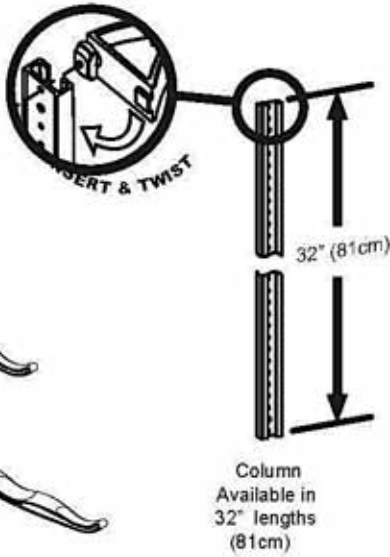

# Vintage Keeper Storage System

Patent Pending  
look tam™ system

Label View 1

Label View 2

Label View 3

# Get a Grip !

**Label View 1  
LV1-B**

**Label View 2  
LV2-B**

**Label View 3  
LV3-B**

**Space Saver 1  
LVS1-B**

**Space Saver 2  
LVS2-B**

**Space Saver 3  
LVS3-B**

32" H x 13" W x 4" D  
(81 x 33 x 10) cm

32" H x 13" W x 7 1/2" D  
(81 x 33 x 19) cm

32" H x 13" W x 11" D  
(81 x 33 x 28) cm

32" H x 21" W x 4" D  
(81 x 53 x 10) cm

32" H x 21" W x 7 1/2" D  
(81 x 53 x 19) cm

32" H x 21" W x 11" D  
(81 x 53 x 28) cm