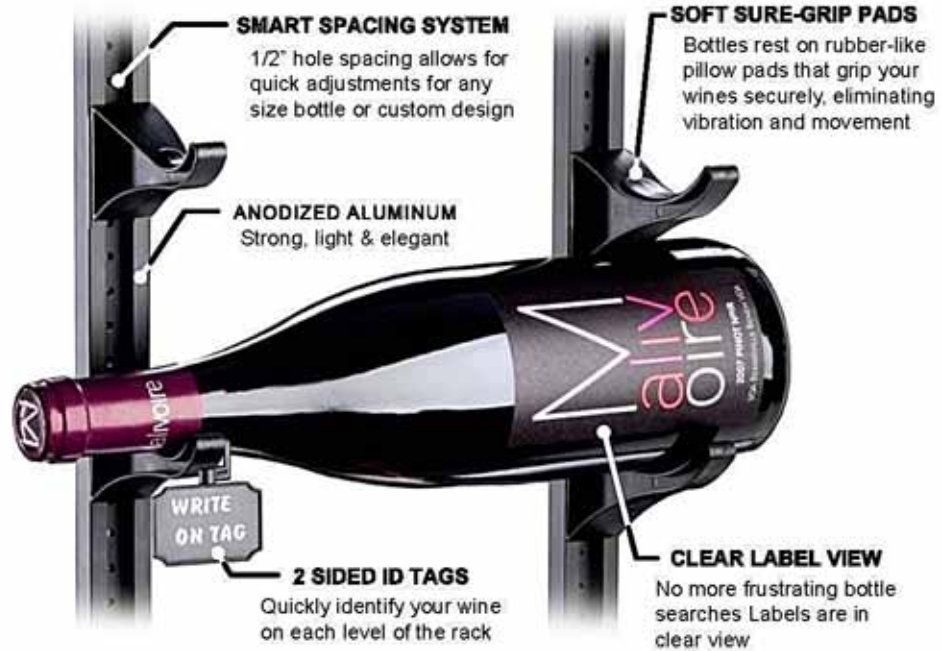

# Vintage Keeper Storage System

Patent Pending  
look tam™ system

Label View 1

Label View 2

Label View 3

# Get a Grip !

**Label View 1  
LV1-B**

**Label View 2  
LV2-B**

**Label View 3  
LV3-B**

**Space Saver 1  
LVS1-B**

**Space Saver 2  
LVS2-B**

**Space Saver 3  
LVS3-B**

32" H x 13" W x 4" D  
(81 x 33 x 10) cm

**8 Bottles  
\$16.00**

**16 Bottles  
\$29.10**

**24 Bottles  
\$43.65**

**15 Bottles  
\$30.00**

**30 Bottles  
\$54.60**

**45 Bottles  
\$81.90**

NOTE: LVS Limited quantity available

The "Wine Guy" chose to combine our Redrack, Label View and Koolr to complete his stunning new Koolr Products Cellar. Read more in Tony's new book. [www.tonyaspler.com](http://www.tonyaspler.com)