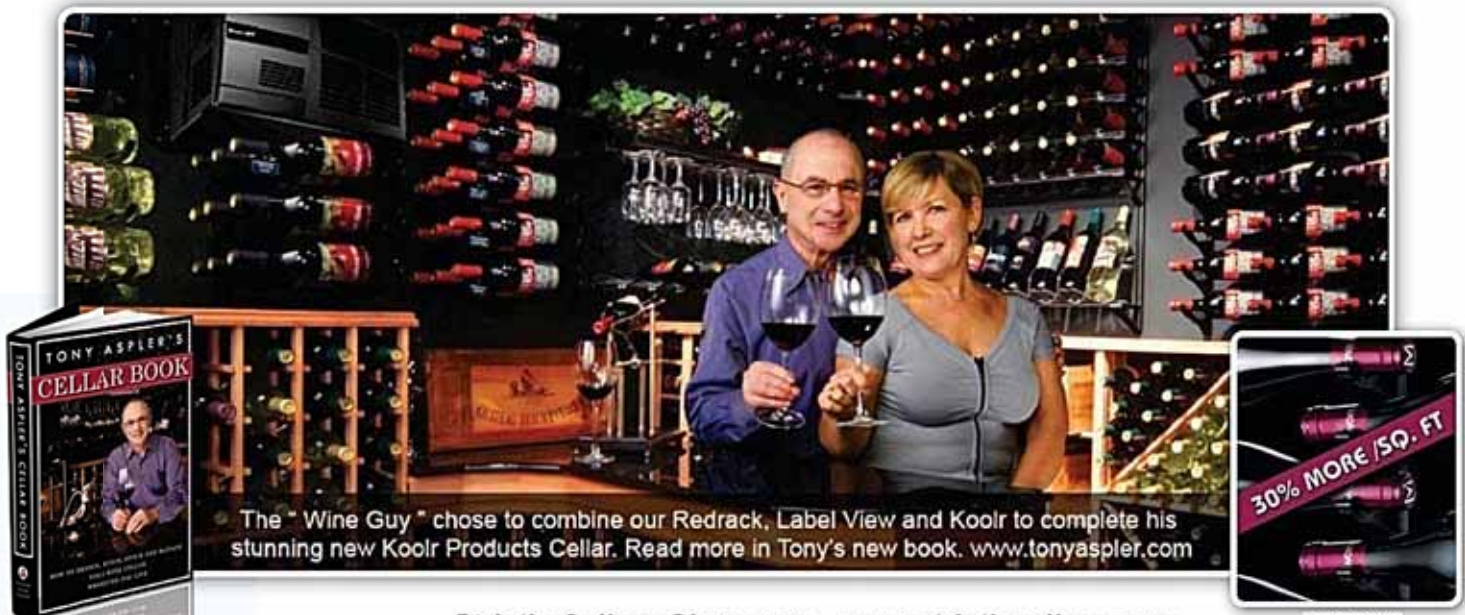

**8 Bottles  
\$16.00**

**16 Bottles  
\$29.10**

**24 Bottles  
\$43.65**

**15 Bottles  
\$30.00**

**30 Bottles  
\$54.60**

**45 Bottles  
\$81.90**

NOTE: LVS Limited quantity available

The "Wine Guy" chose to combine our Redrack, Label View and Koolr to complete his stunning new Koolr Products Cellar. Read more in Tony's new book. [www.tonyaspler.com](http://www.tonyaspler.com)