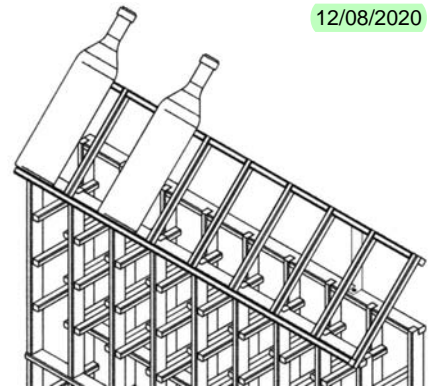

Prices and specifications subject to change without notice. Prices are in Canadian Dollars, FOB Kelowna, BC

REDRACK ACCESSORIES

12/08/2020

Table Top
1½"H x 9"D x 32"W
F11C \$48.30

Hanging Stemware Rack
1½"H x 8"D x 32"W
21 Glasses F13C \$101.30

Display Top
5"H x 9"D x 32"W
8 Bottles F12C \$65.95

Double Depth Kit
F19C Bin/Case 21" \$34.00
F20C Individual 21" \$34.00

Base / Crown with Molding
F14C 1"H x 6½"D x 48"W \$36.50
F14T Trim Only 48" \$9.45
F15C 1"H x 6½"D 32" x W \$24.75
F16C 1"H x 6½"D x 16"W \$24.75 (2 Pak)
F17C Inside Corner \$54.20
F18C Outside Corner \$54.20
F21C Cove Molding (4 x 48") \$48.30
F22C Extra Brackets \$4.75 (2 Pak)
F23C Molding End Cap \$12.95 (2 Pak)

Flip for use as Crown molding

Stackable Modularized System

Stackable (32" and 48"H) Redrack System gives you a new dimension of freedom, with our fully modular "Stackable" system. It's never been easier to go Full wall height where you want to, or half wall height where you need. Mix and match to your heart's content with our nine basic rack styles, in standard widths and height. Brackets and fasteners included. Depth of racks and base / molding kits are measured from front of rack to wall. Actual redwood depth is 6 ½" with 2 ½" free space between the back of the rack and the wall.