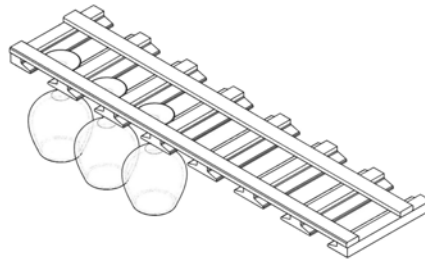

Hanging Stemware Rack
1½"H x 8"D x 32"W
21 Glasses F13C $101.30