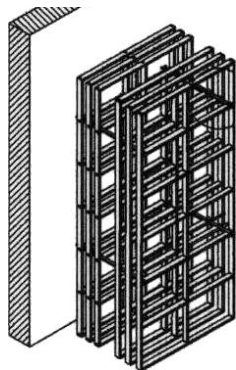

NOTE: Maximum capacities are based on standard Bordeaux style bottles; capacity will vary depending on style of bottle stored. Redwood is a natural material and will have small knots, grain and colour variations. Redrack may vary in machining and have minor dimensional variations between productions runs. Redrack modules ship knocked down, unassembled; assembly and installation is available in the Kelowna area. Modular wine racking is non-refundable once assembled.

Prices and specifications subject to change without notice. Prices are in Canadian Dollars, FOB Kelowna, BC

REDRACK ACCESSORIES

12/08/2020

Table Top
1½"H x 9"D x 32"W
F11C \$48.30

Hanging Stemware Rack
1½"H x 8"D x 32"W
21 Glasses F13C \$101.30

Display Top
5"H x 9"D x 32"W
8 Bottles F12C \$65.95

Double Depth Kit
F19C Bin/Case 21" \$34.00
F20C Individual 21" \$34.00

Base / Crown with Molding
F14C 1"H x 6½"D x 48"W \$36.50
F14T Trim Only 48" \$9.45
F15C 1"H x 6½"D 32" x W \$24.75
F16C 1"H x 6½"D x 16"W \$24.75 (2 Pak)
F17C Inside Corner \$54.20
F18C Outside Corner \$54.20
F21C Cove Molding (4 x 48") \$48.30
F22C Extra Brackets \$4.75 (2 Pak)
F23C Molding End Cap \$12.95 (2 Pak)

Flip for use as Crown molding

Stackable Modularized System

Stackable (32" and 48"H) Redrack System gives you a new dimension of freedom, with our fully modular "Stackable" system. It's never been easier to go Full wall height where you want to, or half wall height where you need. Mix and match to your heart's content with our nine basic rack styles, in standard widths and height. Brackets and fasteners included. Depth of racks and base / molding kits are measured from front of rack to wall. Actual redwood depth is 6 ½" with 2 ½" free space between the back of the rack and the wall.