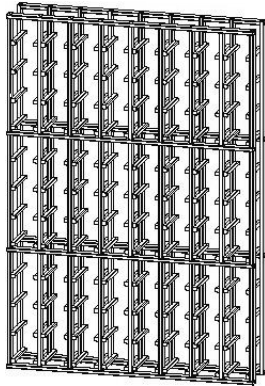

Strictly Cellars & Accessories

"Wine Care Specialists"

12/08/2020

REDRACK STACKABLE SYSTEM

"Individual" Bottle Style

32"W x 47 3/4"H
96 Bottles
F01B \$225.00

32"W x 32"H
64 Bottles
F01A \$160.25

16"W x 47 3/4"H
48 Bottles
F02B \$136.65

16"W x 32"H
32 Bottles
F02A \$101.30

16"W x 47 3/4"H
75 (1/2 Bottles)
F03B \$160.25

16"W x 32"H
50 (1/2 Bottles)
F03A \$124.90

19 1/2"W x 47 3/4"H
48 Bottles
F04B \$225.00

19 1/2"W x 32"H
32 Bottles
F04A \$160.25

NOTE: Please use caution when inserting bottles into the middle two columns of the corner modules as there is no back/bottle stop, align with the adjoining bottles.

Base / Crown with Molding
F14C 1"H x 6 1/2" D x 48"W \$36.50
F14T Trim only 48" \$9.45
F15C 1"H x 6 1/2" D 32" x W \$24.75
F16C 1"H x 6 1/2" D x 16"W \$24.75 (2 Pak)
F17C Inside Corner \$54.20
F18C Outside Corner \$54.20

Flip for use as Crown molding

"Bin" and "Case" Styles

Diamond
32"W x 47 3/4"H
120 Bottles
F05B \$195.60

32"W x 32"H
80 Bottles
F05A \$154.30

Bordeaux Bin / Card Case
16"W x 47 3/4"H
72/36 Bottles
F06B \$95.40