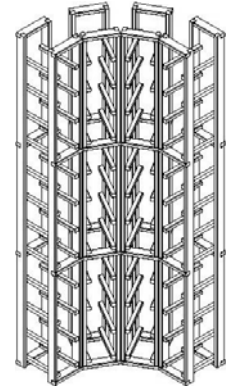

Strictly Cellars & Accessories

"Wine Care Specialists"

12/08/2020

REDRACK STACKABLE SYSTEM

"Individual" Bottle Style

32"W x 47 3/4"H
96 Bottles
F01B \$225.00

32"W x 32"H
64 Bottles
F01A \$160.25

16"W x 47 3/4"H
48 Bottles
F02B \$136.65

16"W x 32"H
32 Bottles
F02A \$101.30

16"W x 47 3/4"H
75 (1/2 Bottles)
F03B \$160.25

16"W x 32"H
50 (1/2 Bottles)
F03A \$124.90

19 1/2"W x 47 3/4"H
48 Bottles
F04B \$225.00

19 1/2"W x 32"H
32 Bottles
F04A \$160.25

NOTE: Please use caution when inserting bottles into the middle two columns of the corner modules as there is no back/bottle stop, align with the adjoining bottles.

Base / Crown with Molding
F14C 1"H x 6 1/2" D x 48"W \$36.50
F14T Trim only 48" \$9.45
F15C 1"H x 6 1/2" D 32" x W \$24.75
F16C 1"H x 6 1/2" D x 16"W \$24.75 (2 Pak)
F17C Inside Corner \$54.20
F18C Outside Corner \$54.20

Flip for use as Crown molding

"Bin" and "Case" Styles

Diamond
32"W x 47 3/4"H
120 Bottles
F05B \$195.60

32"W x 32"H
80 Bottles
F05A \$154.30

Bordeaux Bin / Card Case
16"W x 47 3/4"H
72/36 Bottles
F06B \$95.40