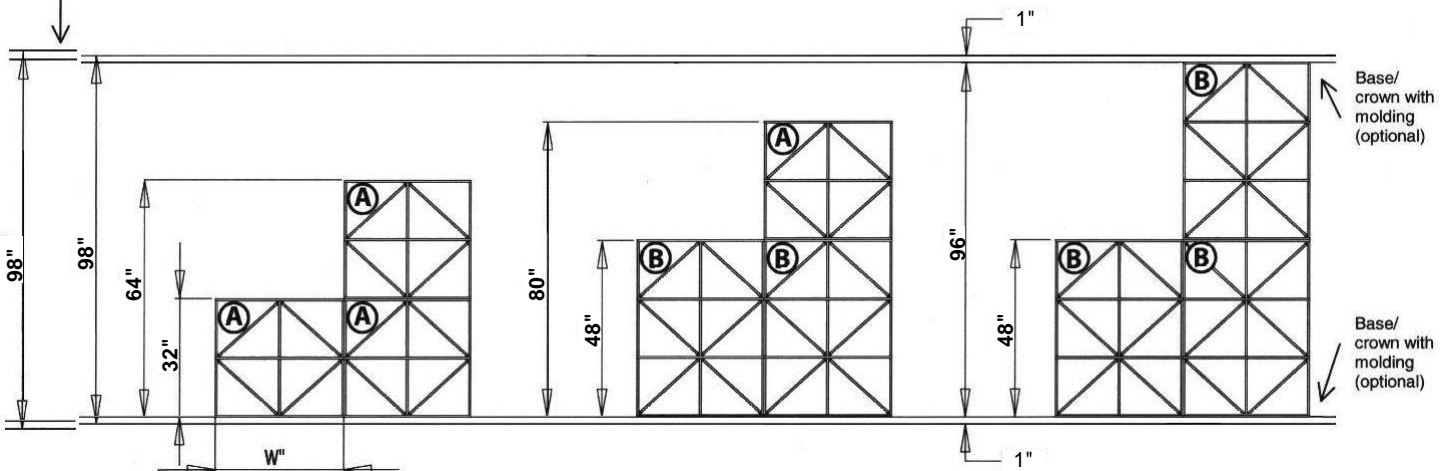

1873 Spall Road, Suite 5, Kelowna, BC V1Y 4R2
Tel: 250-448-7225 Toll Free: 1-866-396-7225 Email: inquire@strictlycellars.com
Website: www.strictlycellars.com

Note: Redrack modules ship knocked down, unassembled; assembly and installation is available in the Kelowna area. Non-refundable once assembled. Prices and specifications subject to change without notice. Prices are in Canadian Dollars, FOB Kelowna, BC