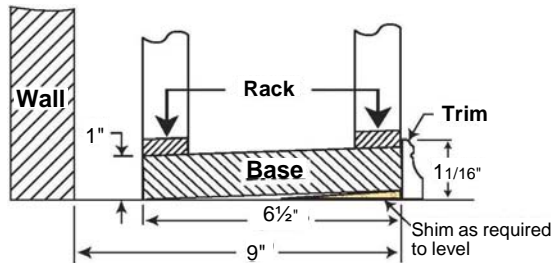

Prices and specifications subject to change without notice. Prices are in Canadian Dollars, FOB Kelowna, BC

REDRACK ACCESSORIES

12/08/2020

Table Top
1½"H x 9"D x 32"W
F11C \$48.30

Hanging Stemware Rack
1½"H x 8"D x 32"W
21 Glasses F13C \$101.30

Display Top
5"H x 9"D x 32"W
8 Bottles F12C \$65.95

Double Depth Kit
F19C Bin/Case 21" \$34.00
F20C Individual 21" \$34.00

Base / Crown with Molding
F14C 1"H x 6½"D x 48"W \$36.50
F14T Trim Only 48" \$9.45
F15C 1"H x 6½"D 32" x W \$24.75
F16C 1"H x 6½"D x 16"W \$24.75 (2 Pak)
F17C Inside Corner \$54.20
F18C Outside Corner \$54.20
F21C Cove Molding (4 x 48") \$48.30
F22C Extra Brackets \$4.75 (2 Pak)
F23C Molding End Cap \$12.95 (2 Pak)

Flip for use as Crown molding

Stackable Modularized System

Stackable (32" and 48"H) Redrack System gives you a new dimension of freedom, with our fully modular "Stackable" system. It's never been easier to go Full wall height where you want to, or half wall height where you need. Mix and match to your heart's content with our nine basic rack styles, in standard widths and height. Brackets and fasteners included. Depth of racks and base / molding kits are measured from front of rack to wall. Actual redwood depth is 6 ½" with 2 ½" free space between the back of the rack and the wall.