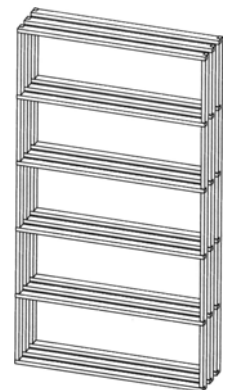

NOTE: Please use caution when inserting bottles into the middle two columns of the corner modules as there is no back/bottle stop, align with the adjoining bottles.

Base / Crown with Molding
F14C 1"H x 6 1/2" D x 48"W \$36.50
F14T Trim only 48" \$9.45
F15C 1"H x 6 1/2" D 32" x W \$24.75
F16C 1"H x 6 1/2" D x 16"W \$24.75 (2 Pak)
F17C Inside Corner \$54.20
F18C Outside Corner \$54.20

Flip for use as Crown molding

"Bin" and "Case" Styles

Diamond
32"W x 47 3/4"H
120 Bottles
F05B \$195.60

32"W x 32"H
80 Bottles
F05A \$154.30

Bordeaux Bin / Card Case
16"W x 47 3/4"H
72/36 Bottles
F06B \$95.40

16"W x 32"H
48/24 Bottles
F06A \$71.85

Burgundy / Bordeaux Bin
16"W x 47 3/4"H
48/60 Bottles
F07B \$136.65

16"W x 32"H
32/40 Bottles
F07A \$101.30

Champagne / Magnum
16"W x 47 3/4"H
36/27 Bottles
F08B \$107.20

16"W x 32"H
24/18 Bottles
F08A \$83.65

Wood Case
24"W x 47 3/4"H
60 Bottles
F09B \$107.20

24"W x 32"H
36 Bottles
F09A \$83.65

Redrack System

The ultimate in wine racking systems. Racks that look great yet costs so little you can afford to put a few more bottles in them! California redwood has that classic combination of beauty and durability, while Redrack delivers the simplest, most flexible system ever. Lightweight slim-line design, yet strong.