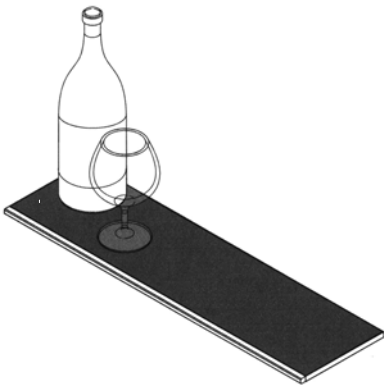

Prices and specifications subject to change without notice. Prices are in Canadian Dollars, FOB Kelowna, BC

REDRACK ACCESSORIES

12/08/2020

Table Top
1½"H x 9"D x 32"W
F11C \$48.30

Hanging Stemware Rack
1½"H x 8"D x 32"W
21 Glasses F13C \$101.30

Display Top
5"H x 9"D x 32"W
8 Bottles F12C \$65.95

Double Depth Kit
F19C Bin/Case 21" \$34.00
F20C Individual 21" \$34.00

Base / Crown with Molding
F14C 1"H x 6½"D x 48"W \$36.50
F14T Trim Only 48" \$9.45
F15C 1"H x 6½"D 32" x W \$24.75
F16C 1"H x 6½"D x 16"W \$24.75 (2 Pak)
F17C Inside Corner \$54.20
F18C Outside Corner \$54.20
F21C Cove Molding (4 x 48") \$48.30
F22C Extra Brackets \$4.75 (2 Pak)
F23C Molding End Cap \$12.95 (2 Pak)

Flip for use as Crown molding

Stackable Modularized System

Stackable (32" and 48"H) Redrack System gives you a new dimension of freedom, with our fully modular "Stackable" system. It's never been easier to go Full wall height where you want to, or half wall height where you need. Mix and match to your heart's content with our nine basic rack styles, in standard widths and height. Brackets and fasteners included. Depth of racks and base / molding kits are measured from front of rack to wall. Actual redwood depth is 6 ½" with 2 ½" free space between the back of the rack and the wall.