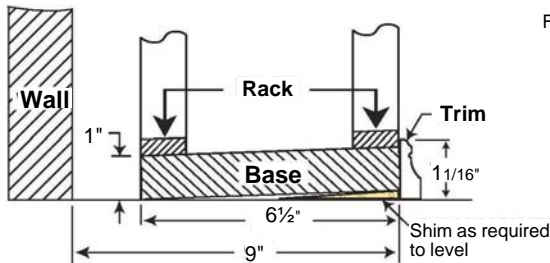

16"W x 32"H
32 Bottles
F02A \$101.30

16"W x 47 3/4"H
75 (1/2 Bottles)
F03B \$160.25

16"W x 32"H
50 (1/2 Bottles)
F03A \$124.90

19 1/2"W x 47 3/4"H
48 Bottles
F04B \$225.00

19 1/2"W x 32"H
32 Bottles
F04A \$160.25

NOTE: Please use caution when inserting bottles into the middle two columns of the corner modules as there is no back/bottle stop, align with the adjoining bottles.

Base / Crown with Molding
F14C 1"H x 6 1/2" D x 48"W \$36.50
F14T Trim only 48" \$9.45
F15C 1"H x 6 1/2" D 32" x W \$24.75
F16C 1"H x 6 1/2" D x 16"W \$24.75 (2 Pak)
F17C Inside Corner \$54.20
F18C Outside Corner \$54.20