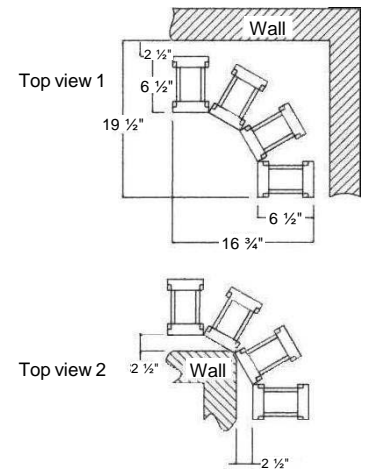

Strictly Cellars & Accessories

"Wine Care Specialists"

12/08/2020

REDRACK STACKABLE SYSTEM

"Individual" Bottle Style

32"W x 47 3/4"H
96 Bottles
F01B \$225.00

32"W x 32"H
64 Bottles
F01A \$160.25

16"W x 47 3/4"H
48 Bottles
F02B \$136.65

16"W x 32"H
32 Bottles
F02A \$101.30

16"W x 47 3/4"H
75 (1/2 Bottles)
F03B \$160.25

16"W x 32"H
50 (1/2 Bottles)
F03A \$124.90

19 1/2"W x 47 3/4"H
48 Bottles
F04B \$225.00

19 1/2"W x 32"H
32 Bottles
F04A \$160.25

NOTE: Please use caution when inserting bottles into the middle two columns of the corner modules as there is no back/bottle stop, align with the adjoining bottles.

Base / Crown with Molding
F14C 1"H x 6 1/2" D x 48"W \$36.50
F14T Trim only 48" \$9.45
F15C 1"H x 6 1/2" D 32" x W \$24.75
F16C 1"H x 6 1/2" D x 16"W \$24.75 (2 Pak)
F17C Inside Corner \$54.20
F18C Outside Corner \$54.20

Flip for use as Crown molding

"Bin" and "Case" Styles

Diamond
32"W x 47 3/4"H
120 Bottles
F05B \$195.60

32"W x 32"H
80 Bottles
F05A \$154.30

Bordeaux Bin / Card Case
16"W x 47 3/4"H
72/36 Bottles
F06B \$95.40