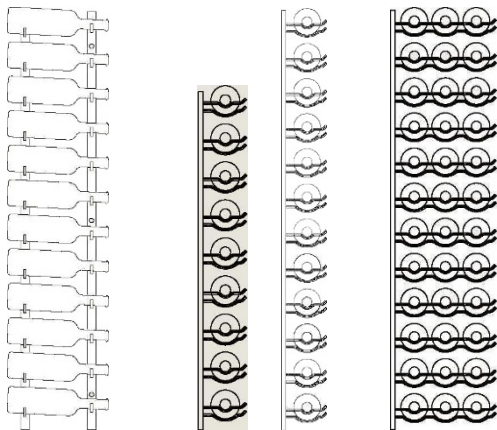

1 x 48" Nickel S/S, 1 deep, 12 bottles *
48" H x 13" W* x 5" D

1 x 48" Nickel S/S, 2 deep, 24 bottles *
48" H x 13" W* x 9 1/8" D

1 x 36" Nickel S/S, 3 deep, 27 bottles *
36" H x 13" W* x 12 3/8" D
(36" unit can replace other unit depending on ceiling height or be mount on back of column.)

*Maximum capacity with standard bottles

One or two-sided floor-to-ceiling S/S mounting frame is perfect to create room divider or for a display up against glass or stone faced wall.

Mounting hardware included, you may need alternate fasteners depending on the material of the mounting surface(s).

Metal Wall or Column Mounted Wine Racking

57 Standard Bottles
Regularly ~~\$679.95~~ + taxes
Clearance Sale \$150.00
Cash sale

1 x 10' Black Floor to Ceiling Column

1 x 36" Black, 1 deep, 9 bottles *
36" H x 13" W* x 5" D

1 x 48" Black, 1 deep, 12 bottles *
48" H x 13" W* x 5" D

1 x 48" Black, 3 deep, 36 bottles *
48" H x 13" W* x 12 3/8" D

*Maximum capacity with standard bottles

Stainless Steel shown

One or two-sided floor-to-ceiling mounting frame
is perfect to create room divider or for a display up against glass or stone faced wall.