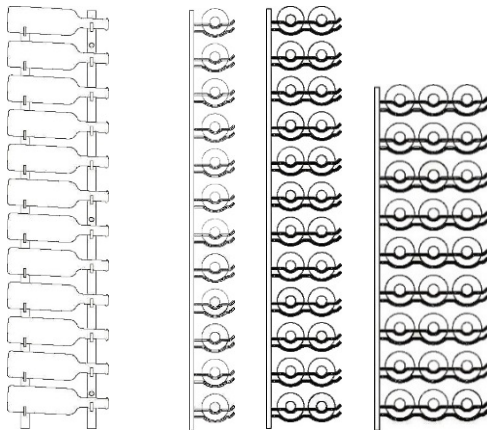

Strictly Cellars & Accessories
"Wine Care Specialists"

**Stainless Steel
Wall or Column Mounted Wine Racking**

63 Standard Bottles
Regularly ~~\$780.95~~ + taxes
Clearance Sale \$175.00
Cash sale

1 x 8' 3" S/S Floor to Ceiling Column

1 x 48" Nickel S/S, 1 deep, 12 bottles *
48" H x 13" W* x 5" D

1 x 48" Nickel S/S, 2 deep, 24 bottles *
48" H x 13" W* x 9 1/8" D

1 x 36" Nickel S/S, 3 deep, 27 bottles *
36" H x 13" W* x 12 3/8" D
(36" unit can replace other unit depending on ceiling height or be mount on back of column.)

*Maximum capacity with standard bottles

One or two-sided floor-to-ceiling S/S mounting frame is perfect to create room divider or for a display up against glass or stone faced wall.

Mounting hardware included, you may need alternate fasteners depending on the material of the mounting surface(s).

1 x 48" Black, 1 deep, 12 bottles *
48" H x 13" W* x 5" D

1 x 48" Black, 3 deep, 36 bottles *
48" H x 13" W* x 12 3/8" D

*Maximum capacity with standard bottles

Stainless Steel shown

One or two-sided floor-to-ceiling mounting frame
is perfect to create room divider or for a display up against glass or stone faced wall.